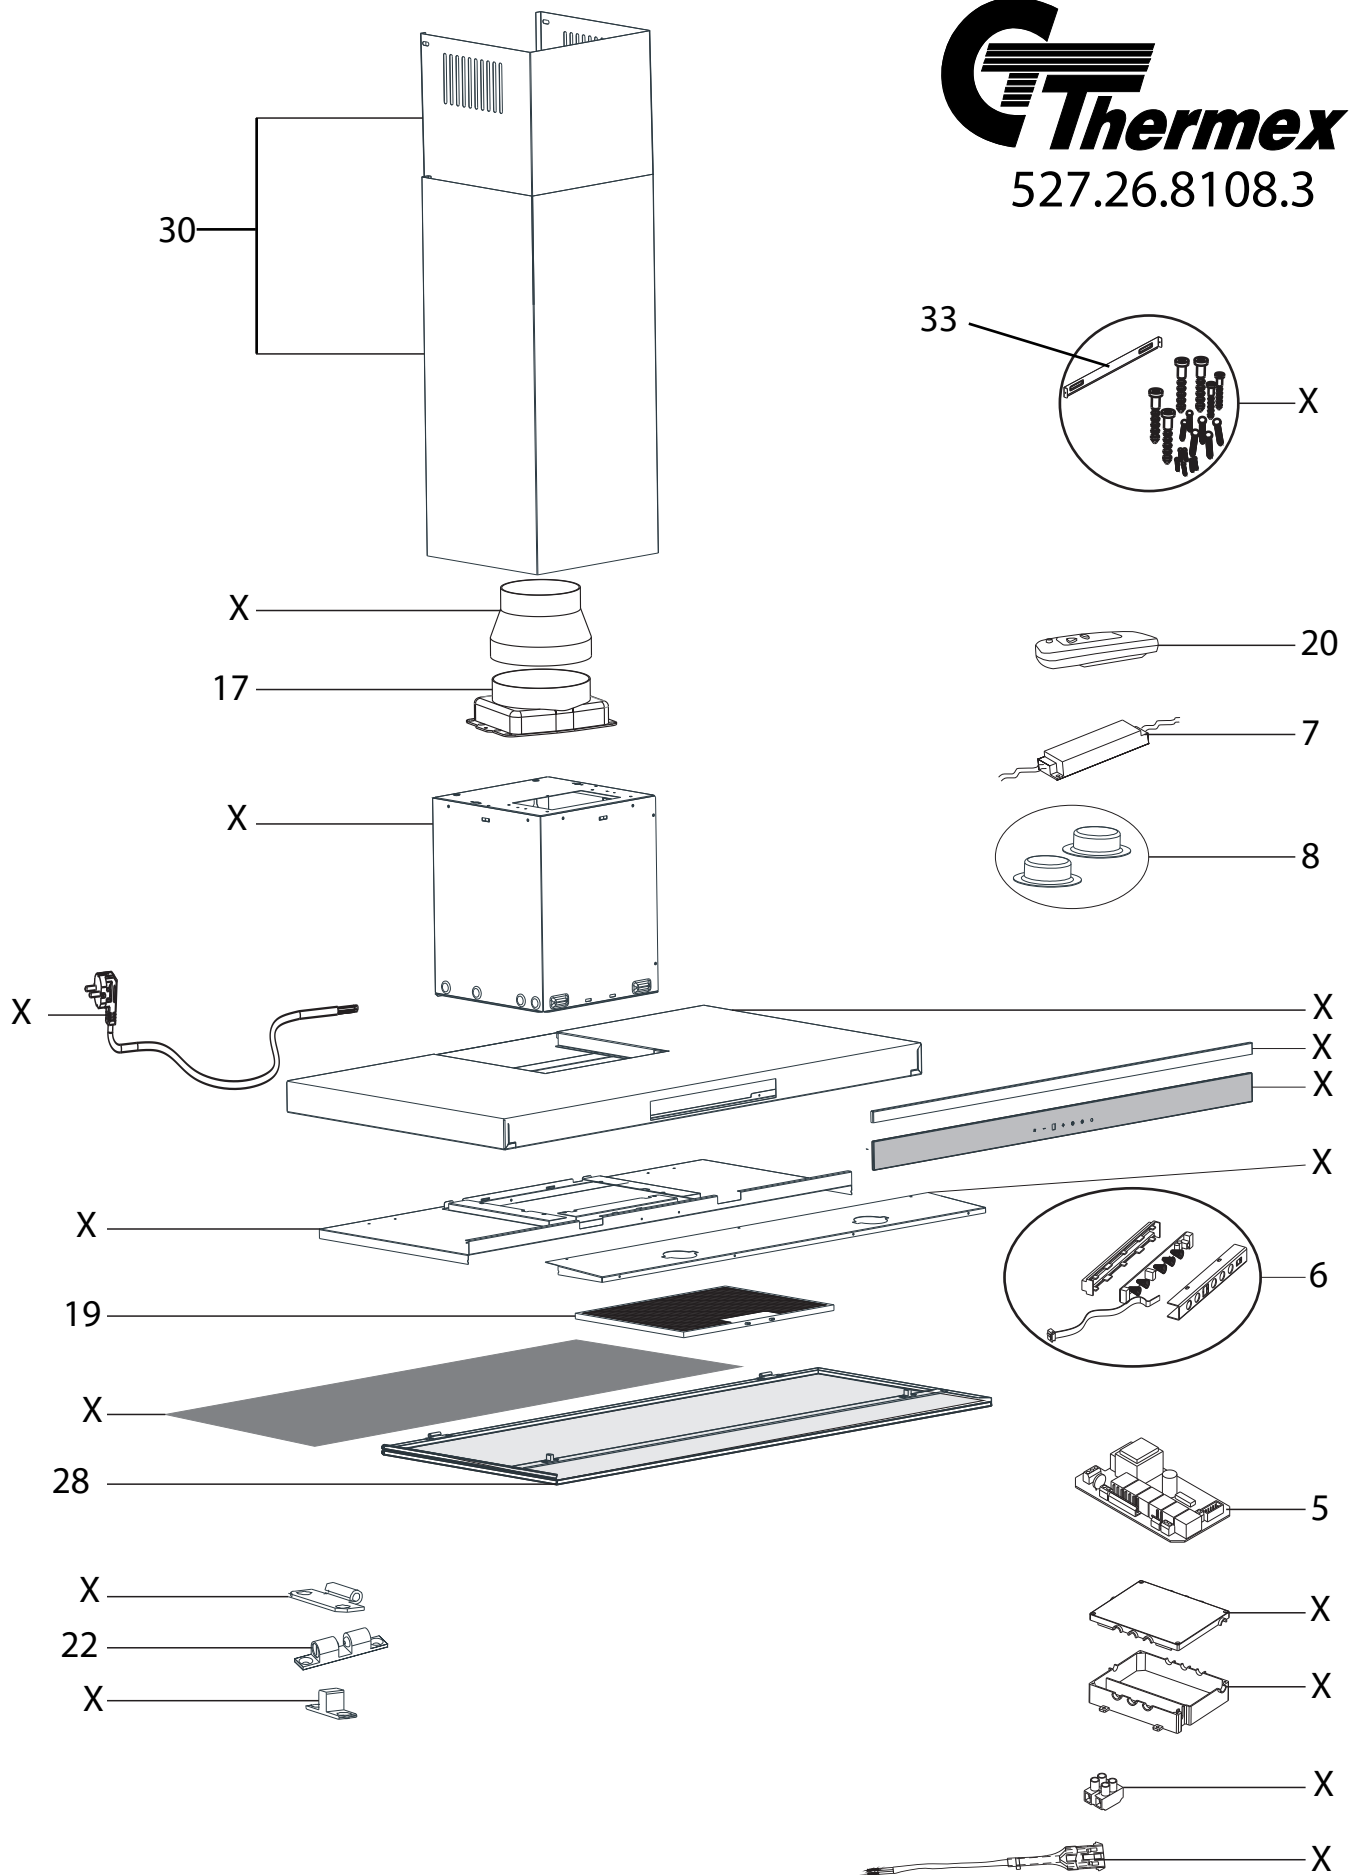

DECOR 810

527.26.8108.2

DECOR 810

527.26.8108.3

THERMEX

SPAREPART LIST DECOR 810

Position	Code	Thermex Code	Description
1	YT971.1000.01	535.21.1000.9	CARBON FILTER
2	YM460.1000.06	R520.26.2013.0	COMPLETE MOTOR
5	YT457.3175.01	R520.26.2005.0	CIRCUIT BOARD
6	YT456.3260.01	R520.26.2001.0	TOUCH PANEL
7	YT453.3324.01	R520.26.2007.0	TRANSFORMER 60
8	YT453.1000.01	R520.26.2002.0	HALOGEN LAMP
17		R520.26.2000.0	OUTLET
19	YT142.3174.01	R520.26.2006.0	GREASE FILTER V
20	YT416.3260.01	R520.26.2003.0	REMOTE CONTROL
22	YT370.3174.01	R520.26.2004.0	BALL FASTENER
28	YM131.3324.902	R520.26.2010.0	SPLIT EXTRACTION PLATE
30		R520.26.2011.0	COMPLETE CHIMNEY
33	YM372.3325.01	R520.26.2012.0	CHIMNEY BRACKET V
X			No Spareparts

THERMEX

DECOR 810 / 830