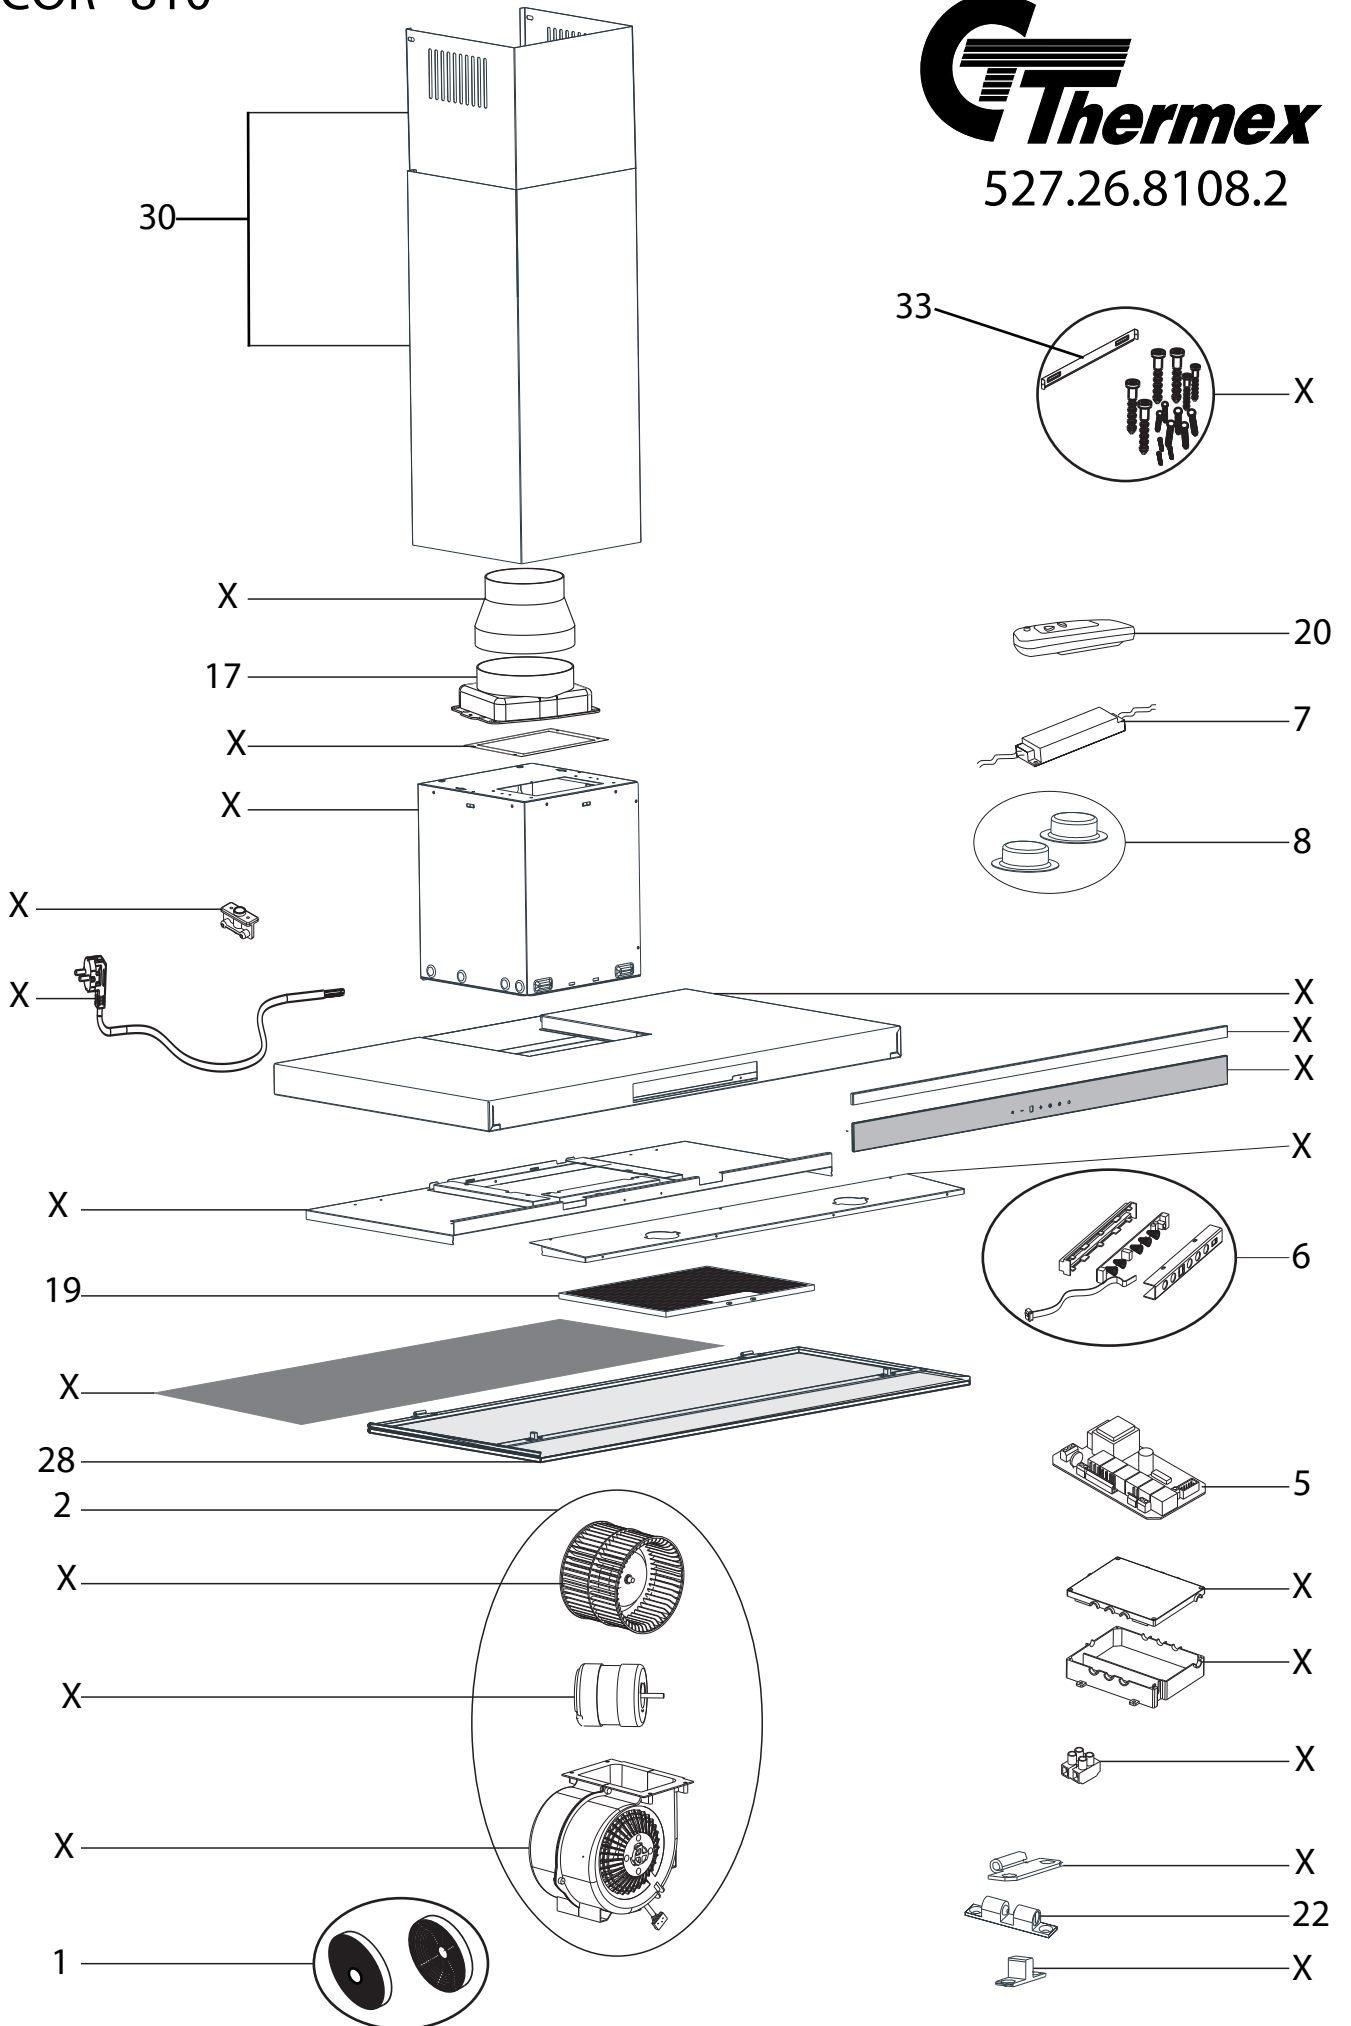

DECOR 810

527.26.8108.2

DECOR 810

527.26.8108.3

THERMEX

SPAREPART LIST DECOR 810

Position	Code	Thermex Code	Description
1	YT971.1000.01	535.21.1000.9	CARBON FILTER
2	YM460.1000.06	R520.26.2013.0	COMPLETE MOTOR
5	YT457.3175.01	R520.26.2005.0	CIRCUIT BOARD
6	YT456.3260.01	R520.26.2001.0	TOUCH PANEL
7	YT453.3324.01	R520.26.2007.0	TRANSFORMER 60
8	YT453.1000.01	R520.26.2002.0	HALOGEN LAMP
17		R520.26.2000.0	OUTLET
19	YT142.3174.01	R520.26.2006.0	GREASE FILTER V
20	YT416.3260.01	R520.26.2003.0	REMOTE CONTROL
22	YT370.3174.01	R520.26.2004.0	BALL FASTENER
28	YM131.3324.902	R520.26.2010.0	SPLIT EXTRACTION PLATE
30		R520.26.2011.0	COMPLETE CHIMNEY
33	YM372.3325.01	R520.26.2012.0	CHIMNEY BRACKET V
X			No Spareparts

THERMEX

DECOR 810 / 830