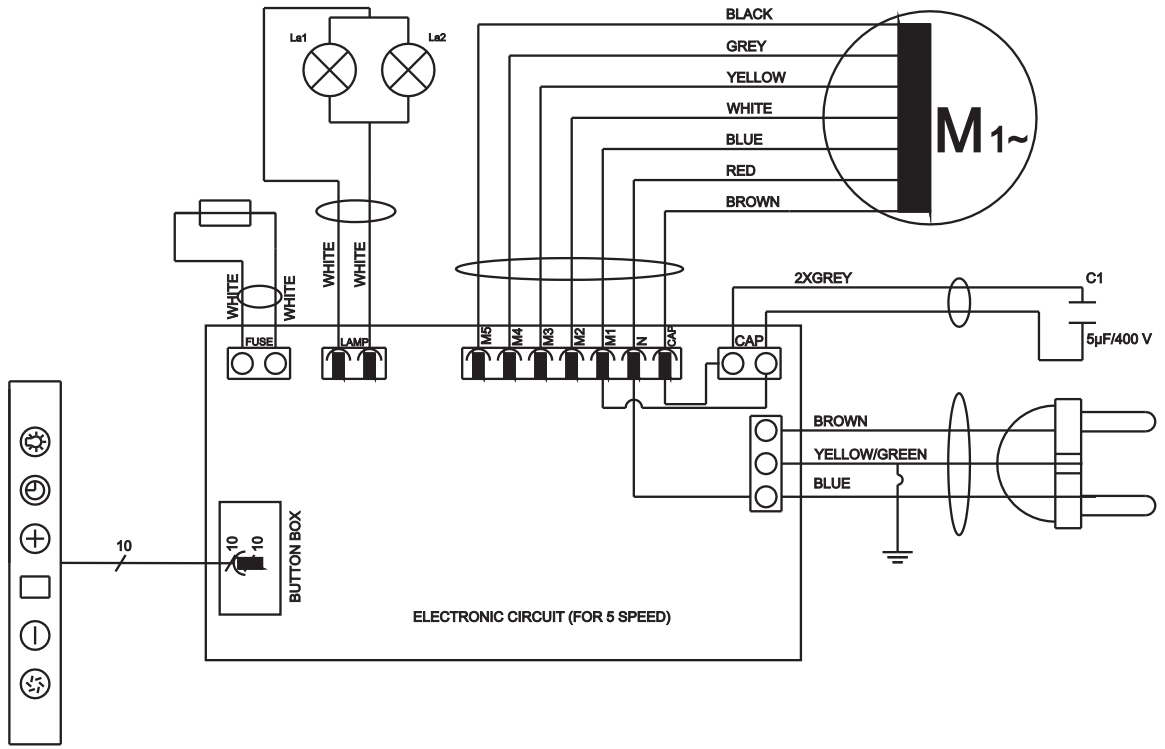

DECOR 810

527.26.8108.2

DECOR 810

527.26.8108.3

THERMEX

SPAREPART LIST DECOR 810

Position	Code	Thermex Code	Description
1	YT971.1000.01	535.21.1000.9	CARBON FILTER
2	YM460.1000.06	R520.26.2013.0	COMPLETE MOTOR
5	YT457.3175.01	R520.26.2005.0	CIRCUIT BOARD
6	YT456.3260.01	R520.26.2001.0	TOUCH PANEL
7	YT453.3324.01	R520.26.2007.0	TRANSFORMER 60
8	YT453.1000.01	R520.26.2002.0	HALOGEN LAMP
17		R520.26.2000.0	OUTLET
19	YT142.3174.01	R520.26.2006.0	GREASE FILTER V
20	YT416.3260.01	R520.26.2003.0	REMOTE CONTROL
22	YT370.3174.01	R520.26.2004.0	BALL FASTENER
28	YM131.3324.902	R520.26.2010.0	SPLIT EXTRACTION PLATE
30		R520.26.2011.0	COMPLETE CHIMNEY
33	YM372.3325.01	R520.26.2012.0	CHIMNEY BRACKET V
X			No Spareparts

THERMEX

DECOR 810 / 830