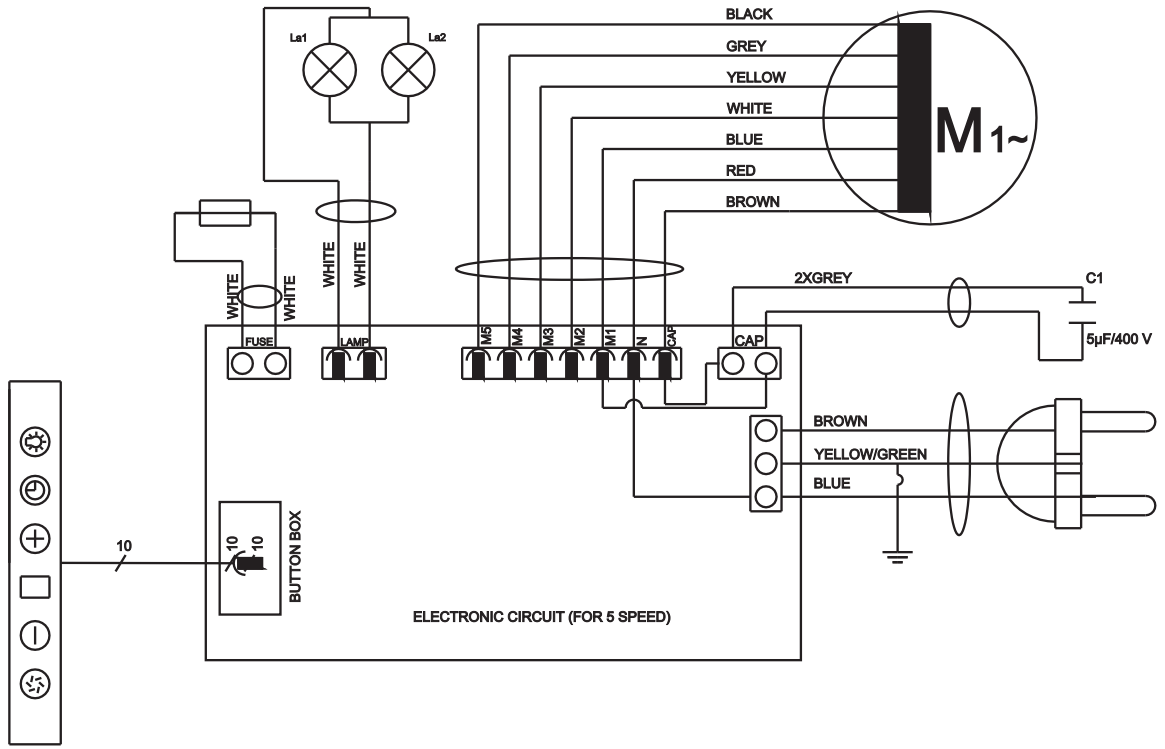

THERMEX

SPAREPART LIST DECOR 830V

Position	Code	Thermex Code	Description
1	YT971.1000.01	535.21.1000.9	CARBON FILTER
2	YM460.1000.06	R520.26.2013.0	COMPLETE MOTOR
5	YT457.3175.01	R520.26.2005.0	CIRCUIT BOARD
6	YT456.3260.01	R520.26.2001.0	TOUCH PANEL
7A	YT453.3324.01	R520.26.2007.0	TRANSFORMER 60
7B	YT453.4112.01	R520.26.2009.0	TRANSFORMER 80
8	YT453.1000.01	R520.26.2002.0	HALOGEN LAMP
17		R520.26.2000.0	OUTLET
19	YT142.3174.01	R520.26.2006.0	GREASE FILTER V
20	YT416.3260.01	R520.26.2003.0	REMOTE CONTROL
22	YT370.3174.01	R520.26.2004.0	BALL FASTENER
25	YT142.2120.06	R520.26.2008.0	GREASE FILTER FH
28	YM131.3324.902	R520.26.2010.0	SPLIT EXTRACTION PLATE V
29	YM131.4202.902	R520.26.2015.0	SPLIT EXTRACTION PLATE FH
30		R520.26.2011.0	COMPLETE CHIMNEY V
31		R520.26.2014.0	COMPLETE CHIMNEY FH
33	YM372.3325.01	R520.26.2012.0	CHIMNEY BRACKET V
38	YM121.4110.907	R520.26.2017.0	HANGING BAR
39	YM122.4110.903	R520.26.2016.0	MOUNTING FLANGE
X			No Spareparts

THERMEX

DECOR 810 / 830